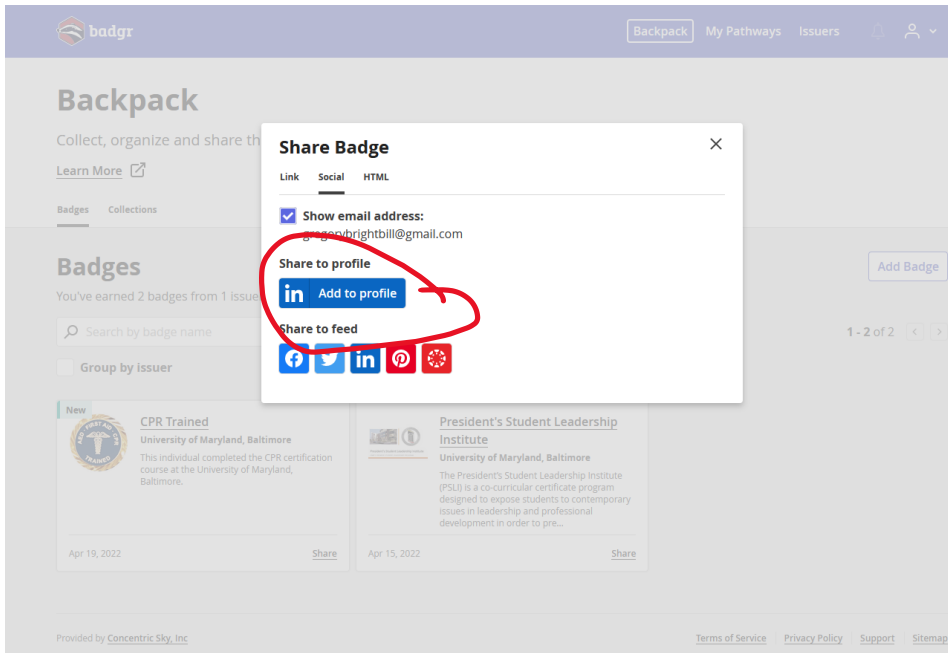

Next, in the “issuing organization” section, delete Badgr and add “University of Maryland, Baltimore (UMB). Then click “save.”