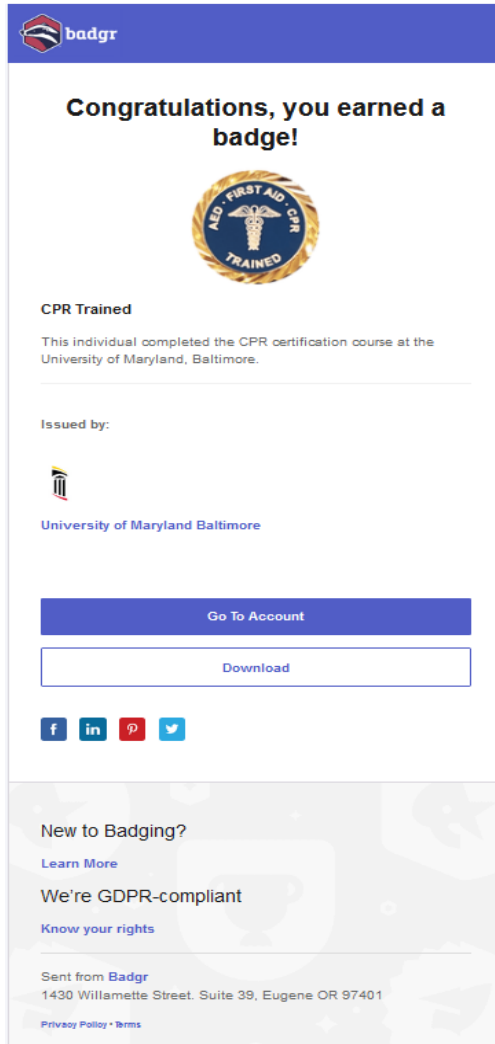

How to Review Your Digital Badge and Share it to LinkedIn

Step 1: Locate your digital badge in your UMB email.

Congratulations! You have been awarded a digital badge by the University of Maryland, Baltimore. If you have not found your badge yet, check your official university email address to locate a message with this image.

Step 2: Create your free Badgr.com account using your UMB email address.

Once you have located the email, you can click to download your digital badge as a certificate, or you can click "Go To Account" and create a free Badgr.com account. Make sure your account is associated with your UMB email address so that your UMB badge is connected to your Badgr account. Once you have created an account, view your badge backpack to find out what other badges you have been awarded.